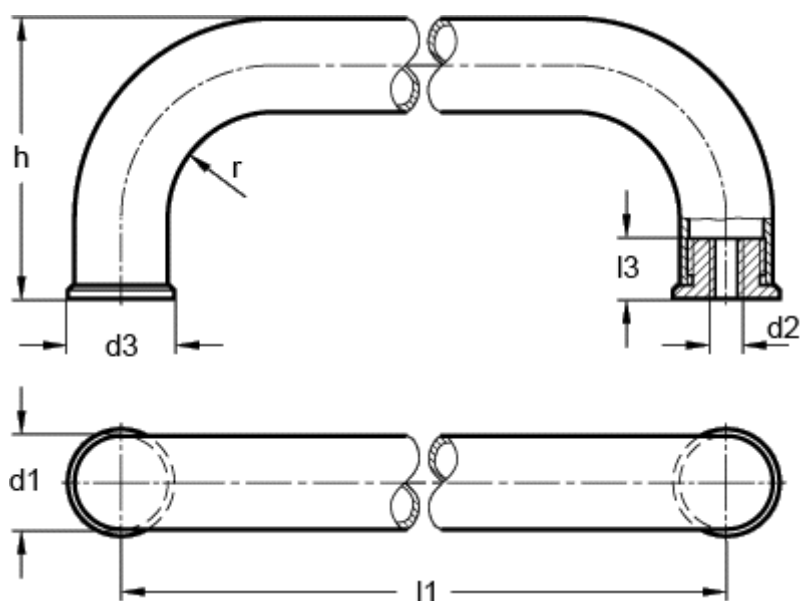

Article number: 20144365

Description: E+G Cabinet U-handle GN 426.5-28-250-A
St. steel 304/303

Measures

d1	= 28
d2	= M10
d3	= 32
h	= 84
l1 +/-0.5	= 250
l3	= 17
l4	= 20
r	= 32